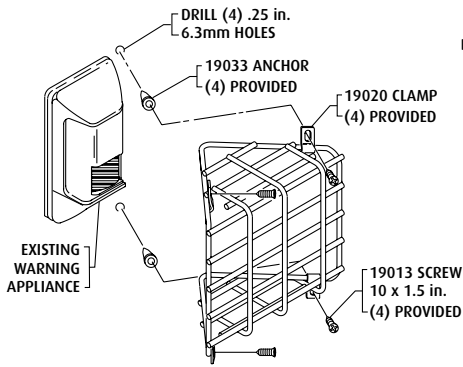

Safety Technology International, Inc.
2306 Airport Road • Waterford, Michigan 48327-1209
Phone: 248-673-9898 • Fax: 248-673-1246
Toll Free: 800-888-4784 • E-mail: info@sti-usa.com
Web: www.sti-usa.com

Safety Technology International (Europe) Ltd.
Unit 49G Pipers Road • Park Farm Industrial Estate • Redditch
Worcestershire • B98 0HU • England • Tel: 44 (0) 1527 520 999
Fax: 44 (0) 1527 501 999 • Freephone: 0800 085 1678 (UK only)
E-mail: info@sti-europe.com • Web: www.sti-europe.com