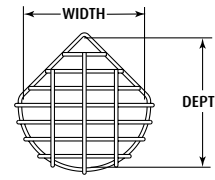

STI-9618

STI-9618 TOP VIEW

STI-9618 FRONT VIEW

STI-9619

STI-9619 TOP VIEW

STI-9619 FRONT VIEW

STI-9620

STI-9620 SIDE VIEW

STI-9620 END VIEW

STI-9621

STI-9622

STI-9621/9622 SIDE VIEW

STI-9621/9622 END VIEW

**INSTALLATION INSTRUCTIONS**

1. Center the wire guard over existing motion detector.
2. Mark and drill (4) mounting holes (see pictorial for size).

**Lag Bolts** - If lag shields and lag bolts are used, make sure anchor is flush with surface. Position guard, insert lag bolt and tighten. Length of bolt should be selected to assure full thread engagement in anchor.