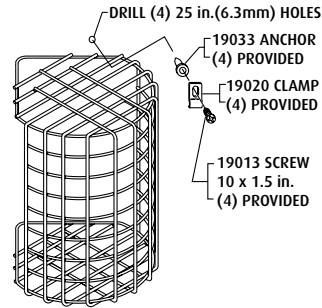

Safety Technology International, Inc.
2306 Airport Road • Waterford, Michigan 48327-1209
Phone: 248-673-9898 • Fax: 248-673-1246
Toll Free: 800-888-4784 • E-mail: info@sti-usa.com
Web: www.sti-usa.com

Safety Technology International (Europe) Ltd.
Unit 49G Pipers Road • Park Farm Industrial Estate • Redditch
Worcestershire • B98 0HU • England • Tel: 44 (0) 1527 520 999
Fax: 44 (0) 1527 501 999 • Freephone: 0800 085 1678 (UK only)
E-mail: info@sti-europe.com • Web: www.sti-europe.com

INSTALLATION INSTRUCTIONS

1. Center the wire guard over existing motion detector.
2. Mark and drill (4) mounting holes (see pictorial for size).

Lag Bolts - If lag shields and lag bolts are used, make sure anchor is flush with surface. Position guard, insert lag bolt and tighten. Length of bolt should be selected to assure full thread engagement in anchor.

3. For installations that require tamperproof fasteners, order SUB 81 stainless steel screws and part no. 19038 bit.

Model	Height	Width	Depth
STI-9618	4.62 in. (117 mm)	5.37 in. (136 mm)	3.0 in. (76 mm)
STI-9619	7.75 in. (196 mm)	5.37 in. (136 mm)	5.62 in. (142 mm)
STI-9620	6.25 in. (158 mm)	4.0 in. (102 mm)	2.25 in. (57 mm)
STI-9621	7.0 in. (178 mm)	5.75 in. (146 mm)	4.5 in. (114 mm)
STI-9622	8.75 in. (222 mm)	4.0 in. (102 mm)	3.75 in. (95 mm)

INSTALLATION OF STI MOTION DETECTOR DAMAGE STOPPER®

All specifications and information shown were current as of publication and are subject to change without notice.