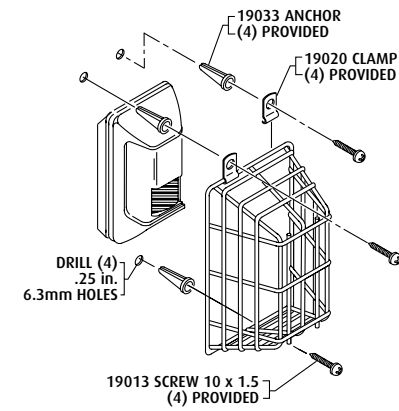

STI-9618

STI-9618 TOP VIEW

STI-9618 FRONT VIEW

STI-9619

STI-9619 TOP VIEW

STI-9619 FRONT VIEW

STI-9620

STI-9620 SIDE VIEW

STI-9620 END VIEW

STI-9621

STI-9622

STI-9621/9622 SIDE VIEW

STI-9621/9622 END VIEW

**INSTALLATION INSTRUCTIONS**

1. Center the wire guard over existing motion detector.
2. Mark and drill (4) mounting holes (see pictorial for size).