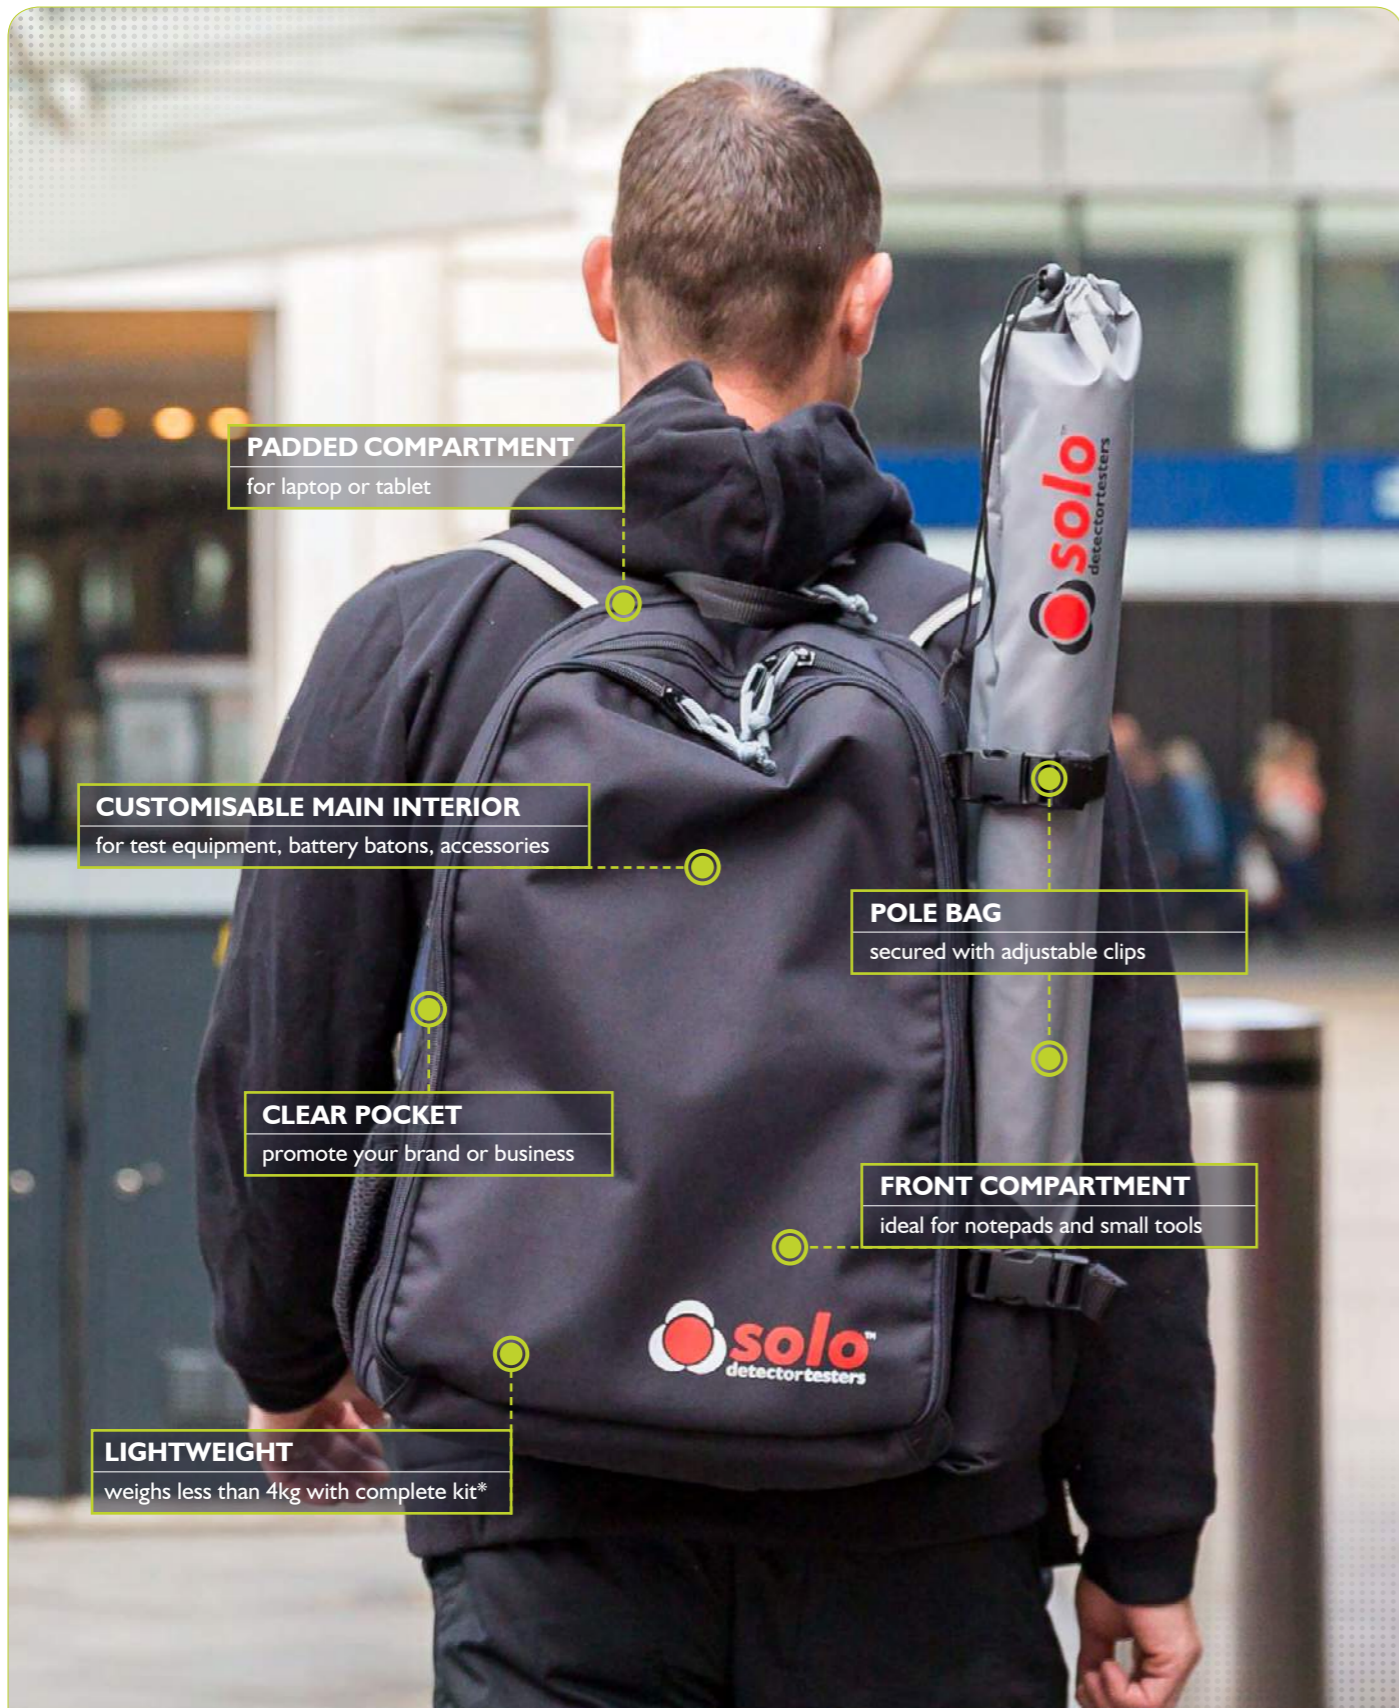

URBAN KITS

CONVENIENT, COMPACT, PRACTICAL

Perfect for the fire engineer on the go

Introducing **URBAN KITS**

Move quickly between sites with compact, industry leading detector test kits, designed for speed and agility.

Designed with portability in mind

The new range of **Urban fire detector test kits** allow engineers to move easily around towns, large sites, or buildings without the need to carry bulky poles and bags.

Urban telescopic and extension poles are half the length of conventional poles. Engineers are able to test smoke, heat, CO, or multi-sensor detectors at heights up to 5 metres.

Kit Benefits

- Lightweight - Weighs less than 4kg*
- Mobile - For city engineers or those on large sites
- Ready to go - Complete kit for testing any detector**
- Convenient - 50% Shorter poles***
- Practical - Easily & quickly test detectors up to 5m

PADDED COMPARTMENT
for laptop or tablet

CUSTOMISABLE MAIN INTERIOR
for test equipment, battery batons, accessories

POLE BAG
secured with adjustable clips

CLEAR POCKET
promote your brand or business

FRONT COMPARTMENT
ideal for notepads and small tools