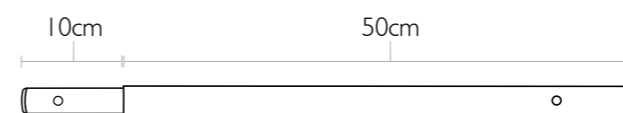

Urban Extension Pole - Solo 111

* Applies to URBAN365-001 Smoke Urban test kit.
** Applies to URBAN2001-I-001 Smoke/Heat/CO Urban test kit.
*** In comparison to Solo 101 & Solo 100 when not extended.