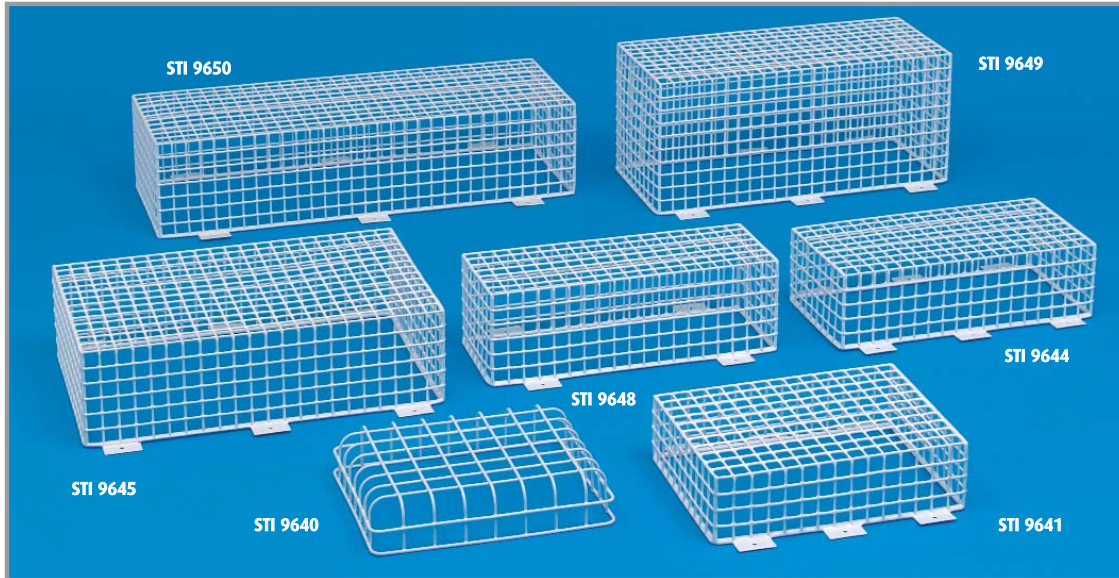

EMERGENCY LIGHT CAGES

MODELS AVAILABLE

MODEL	HEIGHT	WIDTH	DEPTH
STI 9640	270mm (10.7")	340mm (13.4")	65mm (2.5")
STI 9641	273mm (10.7")	372mm (14.6")	100mm (4")
STI 9644	220mm (8.7")	450mm (17.7")	128mm (5")
STI 9645	350mm (13.8")	550mm (21.7")	150mm (5.9")
STI 9648	160mm (6.3")	460mm (18.11")	150mm (5.9")
STI 9649	246mm (9.7")	575mm (22.6")	256mm (10")
STI 9650	275mm (10.8")	778mm (30.6")	180mm (7")
STI 9703	127mm (5")	343mm (13.5")	100mm (4")

STI 9644

▼ Emergency Light Cages dimensions and technical information (STI 9640, STI 9641, STI 9644, STI 9645, STI 9648, STI 9649, STI 9650 & STI 9703)

REQUEST A CATALOGUE CALL FREEPHONE 0800 085 1678 (UK). T: +44 (0) 1527 520 999