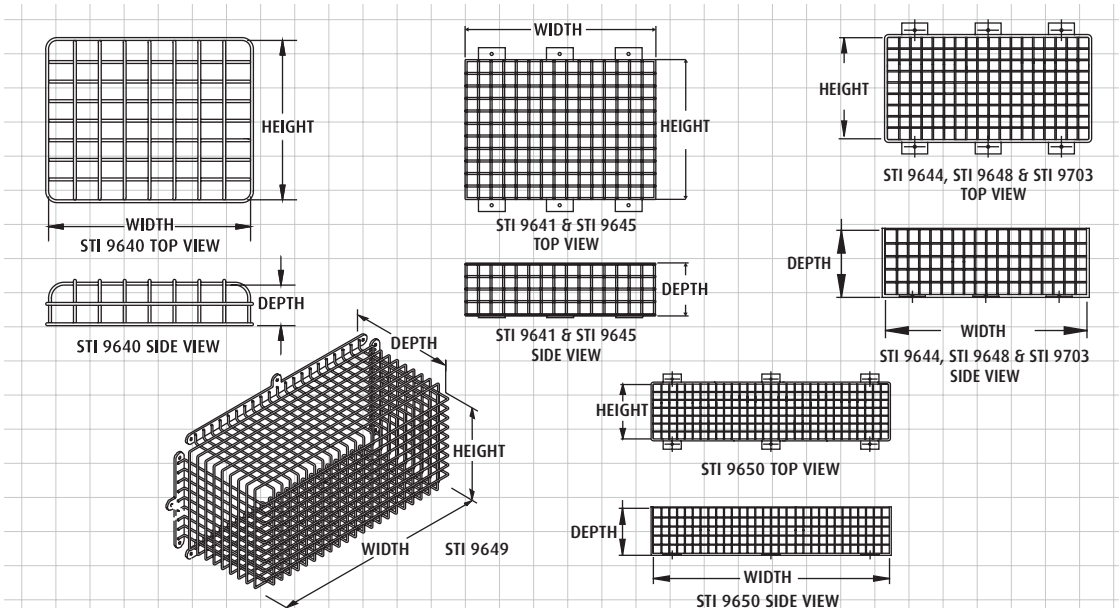

EMERGENCY LIGHT CAGES

MODELS AVAILABLE

MODEL	HEIGHT	WIDTH	DEPTH
STI 9640	270mm (10.7")	340mm (13.4")	65mm (2.5")
STI 9641	273mm (10.7")	372mm (14.6")	100mm (4")
STI 9644	220mm (8.7")	450mm (17.7")	128mm (5")
STI 9645	350mm (13.8")	550mm (21.7")	150mm (5.9")
STI 9648	160mm (6.3")	460mm (18.11")	150mm (5.9")
STI 9649	246mm (9.7")	575mm (22.6")	256mm (10")
STI 9650	275mm (10.8")	778mm (30.6")	180mm (7")
STI 9703	127mm (5")	343mm (13.5")	100mm (4")

STI 9644

▼ Emergency Light Cages dimensions and technical information (STI 9640, STI 9641, STI 9644, STI 9645, STI 9648, STI 9649, STI 9650 & STI 9703)

REQUEST A CATALOGUE CALL FREEPHONE 0800 085 1678 (UK). T: +44 (0) 1527 520 999