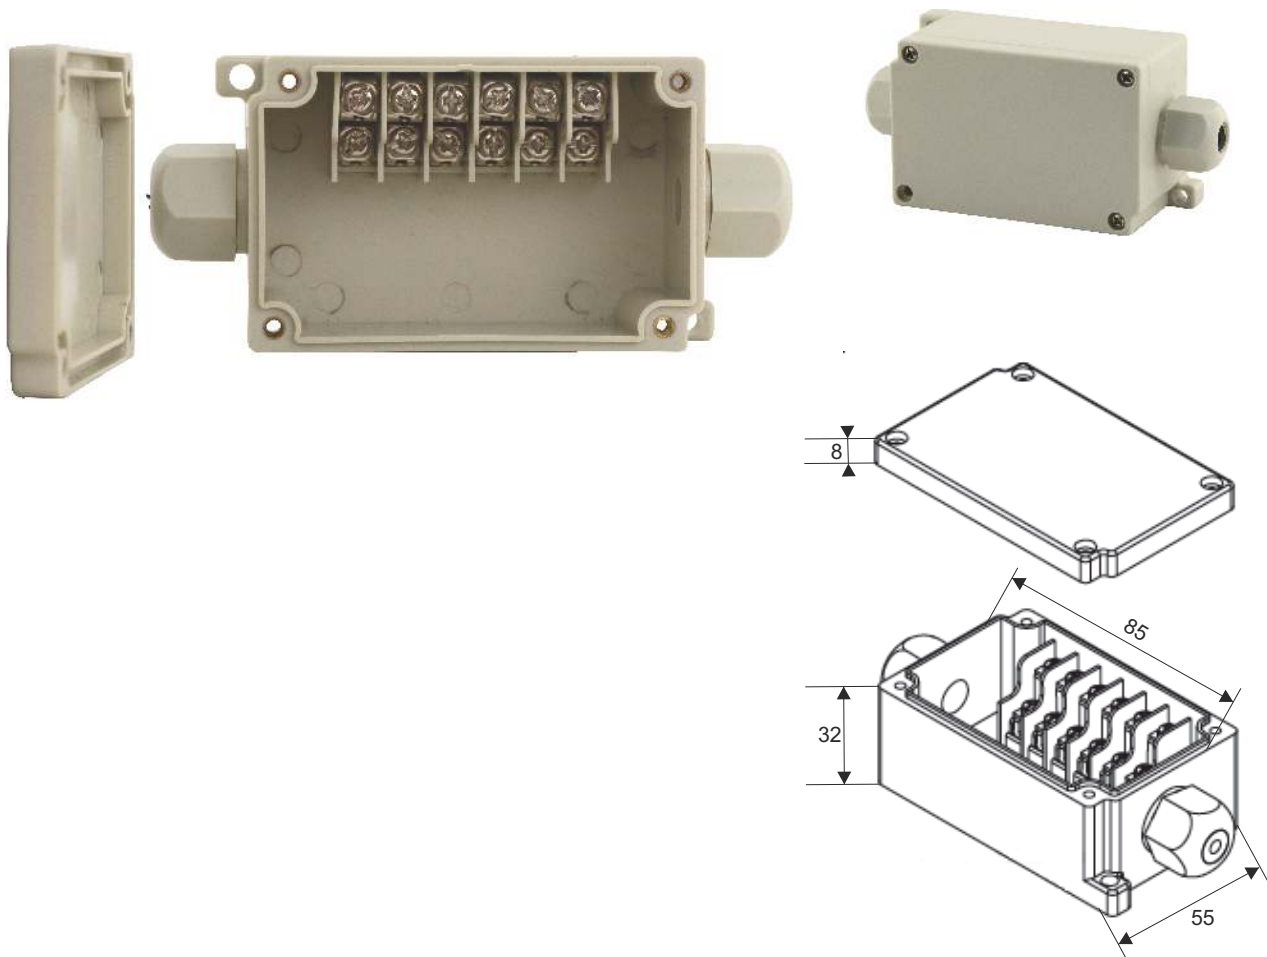

CODE: **PP6X2** v.1.0  
 NAME: **Casing ABS 6X2 terminals IP65**

## APPLICATION

Casing **PP6x2** is intended for assembling cables in installation of security access control and CCTV systems, which require IP65 protection class . Protection class IP65 ( „6” – anti-dust protection, „5” – anti-water stream protection).

## TECHNICAL DATA

<b>Dimensions:</b>	<b>external:</b> W=85+7, H=55, D=40mm [mm, +/-2]
<b>Weight net/gross:</b>	0,10kg / 0,15kg [ +/-0,1kg]
<b>Operating environment:</b>	class II , -20°C+ 70°C
<b>Material description:</b>	ABS V-0, IP65, color: beige
<b>Destination:</b>	outdoor/indoor
<b>Closing:</b>	screwed x 4
<b>Notes:</b>	junction box is provided with insulating glands Ø10- 2pcs
<b>Certification, declaration:</b>	RoHS