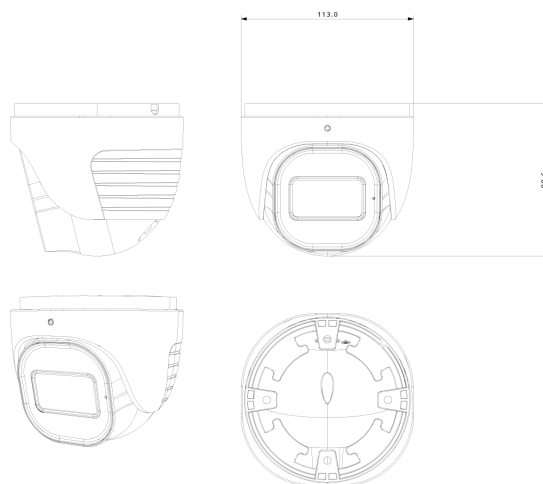

MAIN FEATURES

- DI-340IPSN-MVF-G
- Sensor: 1/3" CMOS (16:9)
- Resolution: 2560×1440 25/30FPS (4MP)
- Lens: 2.8-12mm MVF with Auto Focus (92°-31°)
- True Day&Night – ICR
- Illumination: 40m (3 High Power IR LED)
- Compression: H.265 / H.264 / MJPEG
- General Analytics: Camera Tampering
- Standard Analytics: Line Crossing, Sterile Area
- True WDR (120dB), BLC, HLC, ROI
- SD Card: Event/Schedule Record (Up to 256Gb)
- Built-in Microphone
- ONVIF: Profile T/S/G
- Water Proof: IP67
- Weight: ~640g
- Power: DC12V/~900mA / PoE/~10W

<https://provision-isr.com>

SPECIFICATIONS

3rd Party Cyber Protection	
General	N/A
Protection Methods	N/A
NDAA Compliant	
NDAA Compliant	Yes
Video	
Image Sensor	1/3" CMOS (16:9)
Effective Pixels	2560x1440
Electronic Shutter	1/2s ~ 1/100000s
Day & Night	ICR
Min. Illumination	Day: 0.1lux / Night: 0.005lux (@F1.6, AGC on) 0lux with IR on
Audio	
Audio compression	G.711A/G.711U
Communication	One-way Audio
Image	
Image Settings	AWB, AGC Adjustable, Exposure Mode (Auto) Sharpness, Saturation, Brightness & Contrast Adjustable
Image Enhancement	True WDR (120dB), BLC, HLC, ROI
Noise Reduction	3D-DNR
Image Orientation	Mirror/Flip
Privacy Zone	Yes
Events and Analytics	
Analytics	General Analytics: Camera Tampering Standard Analytics: Line Crossing, Sterile Area
Motion Detection	Yes
Compression	
Resolution	4MP (2560x1440) / 3MP (2304x1296) / 2MP (1920x1080) / D1 /CIF

Lens	
Lens (Field of View)	2.8-12mm MVF with Auto Focus (92°-31°)
Iris	DC Iris
Lens Mount	Ø14 Mount

Network	
User Access	Supports simultaneous monitoring of up to 3 users with multi-stream real-time transmission
Network Protocol	IPv4, IPv6, TCP, UDP, DHCP, NTP, DDNS, 802.1X, RTSP, Multicast, UPnP, Email, FTP, HTTPS, QoS
Remote Monitoring	IE Browsing (Plug-In required), Chrome/Edge/Safari/Firefox plug-in free browsing, Ossia VMS Software, Provision Cam2 Mobile App
Ethernet	100Mbps
ONVIF	Profile T/S/G

DIMENSIONS

ACCESSORIES