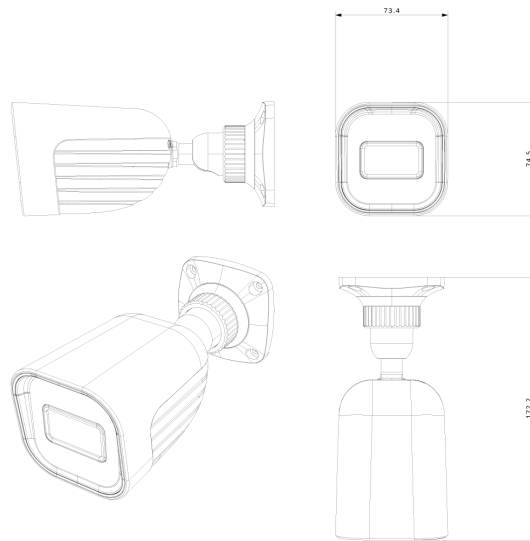

## MAIN FEATURES

- I2-340IPSN-28
- Sensor: 1/2.7" CMOS (16:9)
- Resolution: 2560×1440 25/30FPS (4MP)
- Lens: 2.8mm (110°)
- True Day&Night – ICR
- Illumination: 20m (1 High Power IR LED)
- Compression: H.265 / H.264 / MJPEG
- General Analytics: Camera Tampering
- Standard Analytics: Line Crossing, Sterile Area
- Digital WDR, BLC, HLC, ROI
- SD Card: Event/Schedule Record (Up to 128Gb)
- Audio input
- ONVIF: Profile S/G
- Water Proof: IP67
- Weight: ~390g
- Power: DC12V/~420mA / PoE/~5.4W

## SPECIFICATIONS

3rd Party Cyber Protection	
General	N/A
Protection Methods	N/A
NDAA Compliant	
NDAA Compliant	Yes
Video	
Image Sensor	1/2.7" CMOS (16:9)
Effective Pixels	2560x1440
Electronic Shutter	1/25s ~ 1/100000s
Day & Night	ICR
Min. Illumination	Day: 0.1lux / Night: 0.04lux (@F2.2, AGC on) 0lux with IR on
Audio	
Audio compression	G.711A/G.711U
Communication	One-Way Audio
Image	
Image Settings	AWB, AGC Adjustable, Exposure Mode (Auto) Sharpness, Saturation, Brightness & Contrast Adjustable
Image Enhancement	Digital WDR, BLC, HLC, ROI
Noise Reduction	3D-DNR
Image Orientation	Mirror/Flip
Privacy Zone	Yes
Events and Analytics	
Analytics	General Analytics: Camera Tampering Standard Analytics: Line Crossing, Sterile Area
Motion Detection	Yes
Compression	
Resolution	4MP (2592x1520) / 3MP (2304x1296) / 2MP (1920x1080) / D1 / QVGA /CIF

Lens	
<b>Lens (Field of View)</b>	2.8mm (110°)
<b>Iris</b>	Fixed Iris
<b>Lens Mount</b>	M12 Mount

Network	
<b>User Access</b>	Supports simultaneous monitoring of up to 4 users with multi-stream real-time transmission
<b>Network Protocol</b>	IPv4, IPv6, TCP, UDP, DHCP, NTP, DDNS, 802.1X, RTSP, Multicast, UPnP, Email, FTP, HTTPS, QoS
<b>Remote Monitoring</b>	IE Browsing (Plug-In required), Chrome/Edge/Safari/Firefox plug-in free browsing, Ossia VMS Software, Provision Cam2 Mobile App
<b>Ethernet</b>	100Mbps
<b>ONVIF</b>	Profile S/G

## DIMENSIONS