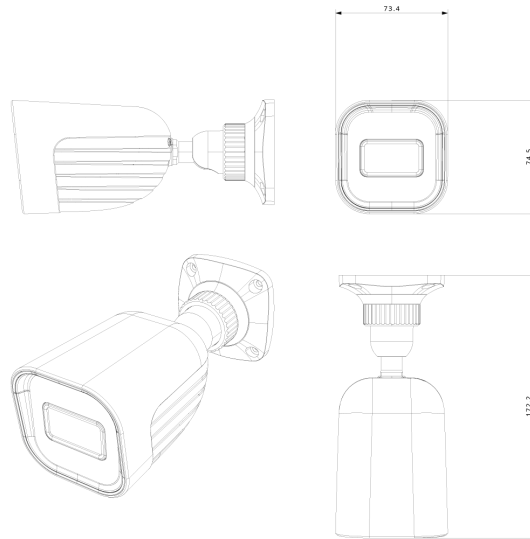

## MAIN FEATURES

- I2-340IPSN-28-G
- Sensor: 1/2.7" CMOS (16:9)
- Resolution: 2560×1440 25/30FPS (4MP)
- Lens: 2.8mm (110°)
- True Day&Night – ICR
- Illumination: 20m (1 High-Power IR LED)
- Compression: H.265 / H.264 / MJPEG
- General Analytics: Camera Tampering
- Standard Analytics: Line Crossing, Sterile Area
- Digital WDR, BLC, HLC, ROI
- SD Card: Event/Schedule Record (Up to 128Gb)
- Audio input
- ONVIF: Profile S/G
- Water Proof: IP67
- Weight: ~390g
- Power: DC12V/~420mA / PoE/~5.4W

## SPECIFICATIONS

3rd Party Cyber Protection	
General	N/A
Protection Methods	N/A
NDAA Compliant	
NDAA Compliant	Yes
Video	
Image Sensor	1/2.7" CMOS (16:9)
Effective Pixels	2560x1440
Electronic Shutter	1/25s ~ 1/100000s
Day & Night	ICR
Min. Illumination	Day: 0.1lux / Night: 0.04lux (@F2.2, AGC on) 0lux with IR on
Audio	
Audio compression	G.711A/G.711U
Communication	One-Way Audio
Image	
Image Settings	AWB, AGC Adjustable, Exposure Mode (Auto) Sharpness, Saturation, Brightness & Contrast Adjustable
Image Enhancement	Digital WDR, BLC, HLC, ROI
Noise Reduction	3D-DNR
Image Orientation	Mirror/Flip
Privacy Zone	Yes
Events and Analytics	
Analytics	General Analytics: Camera Tampering Standard Analytics: Line Crossing, Sterile Area
Motion Detection	Yes
Compression	
Resolution	4MP (2592x1520) / 3MP (2304x1296) / 2MP (1920x1080) / D1 / QVGA /CIF

Lens	
<b>Lens (Field of View)</b>	2.8mm (110°)
<b>Iris</b>	Fixed Iris
<b>Lens Mount</b>	M12 Mount

Network	
<b>User Access</b>	Supports simultaneous monitoring of up to 4 users with multi-stream real-time transmission
<b>Network Protocol</b>	IPv4, IPv6, TCP, UDP, DHCP, NTP, DDNS, 802.1X, RTSP, Multicast, UPnP, Email, FTP, HTTPS, QoS
<b>Remote Monitoring</b>	IE Browsing (Plug-In required), Chrome/Edge/Safari/Firefox plug-in free browsing, Ossia VMS Software, Provision Cam2 Mobile App
<b>Ethernet</b>	100Mbps
<b>ONVIF</b>	Profile S/G

## DIMENSIONS